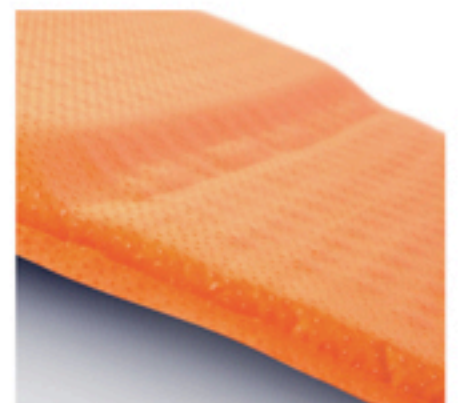

### SELF INFLATING MATTRESS

The Body Lite mat was developed to reduce weight and improve comfort. The optimized foam structure transfers comfort and insulation where it's needed most. The anti sliding top surface keeps the user on top while sleeping.

#### WEIGHT

597 gr / 21 oz

High quality  
inflating valve

Anti sliding surface  
for more comfort

2 different heights  
for more comfort